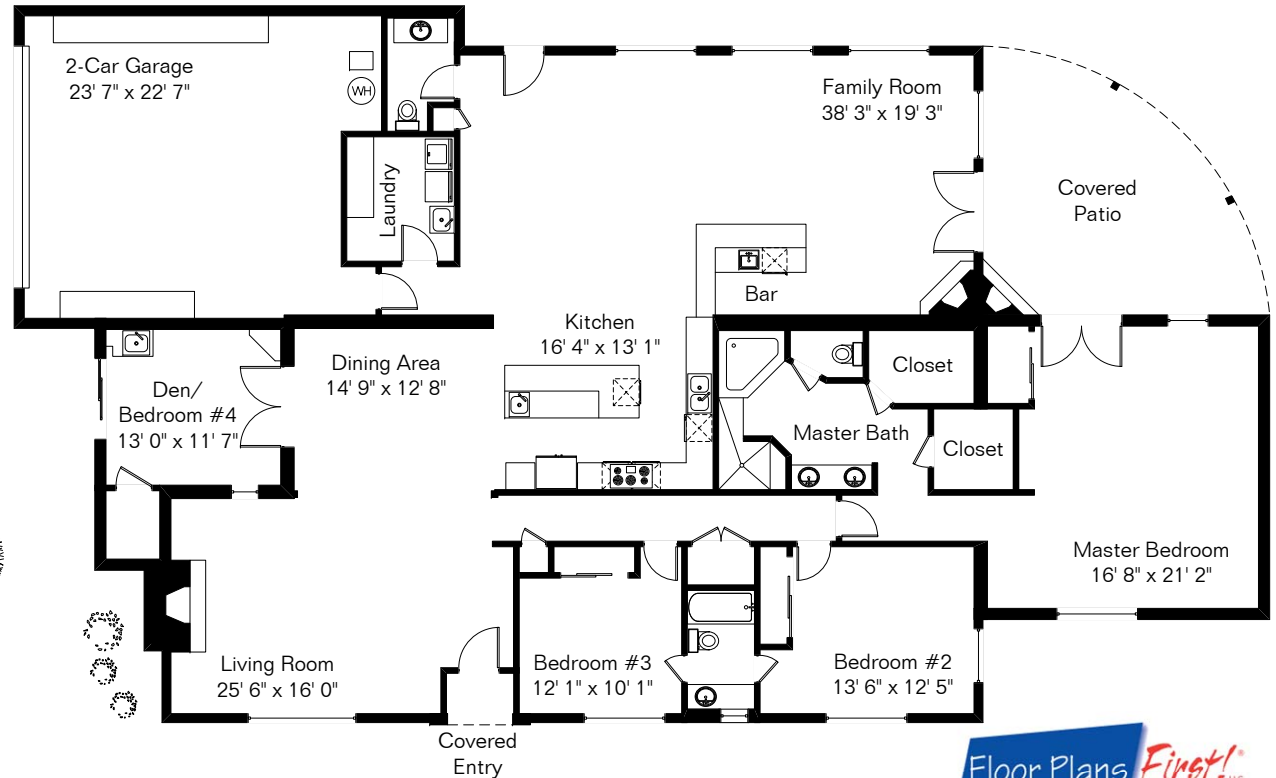

The square footages and room size information are deemed to be reliable but are not guaranteed and should be independently verified.

9915 E Morrill Way

Main House 3,355 Sq Ft
 Guest House 1,029 Sq Ft

 Total Living Area 4,384 Sq Ft
 Garage 607 Sq Ft

Site Visit December 2015

Copyright 2020 Floor Plans First! LLC
 All Rights Reserved.

Floor Plans First!^{LLC}
 See the Floor Plan First™

FloorPlansFirst.com™
 (520) 881-1500