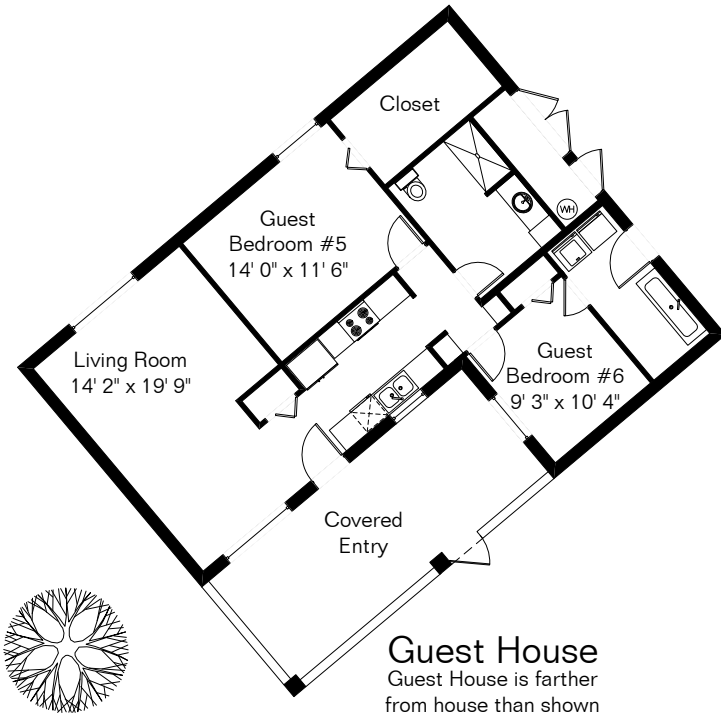

The square footages and room size information are deemed to be reliable but are not guaranteed and should be independently verified.

9915 E Morrill Way

Main House 3,355 Sq Ft
 Guest House 1,029 Sq Ft

 Total Living Area 4,384 Sq Ft
 Garage 607 Sq Ft